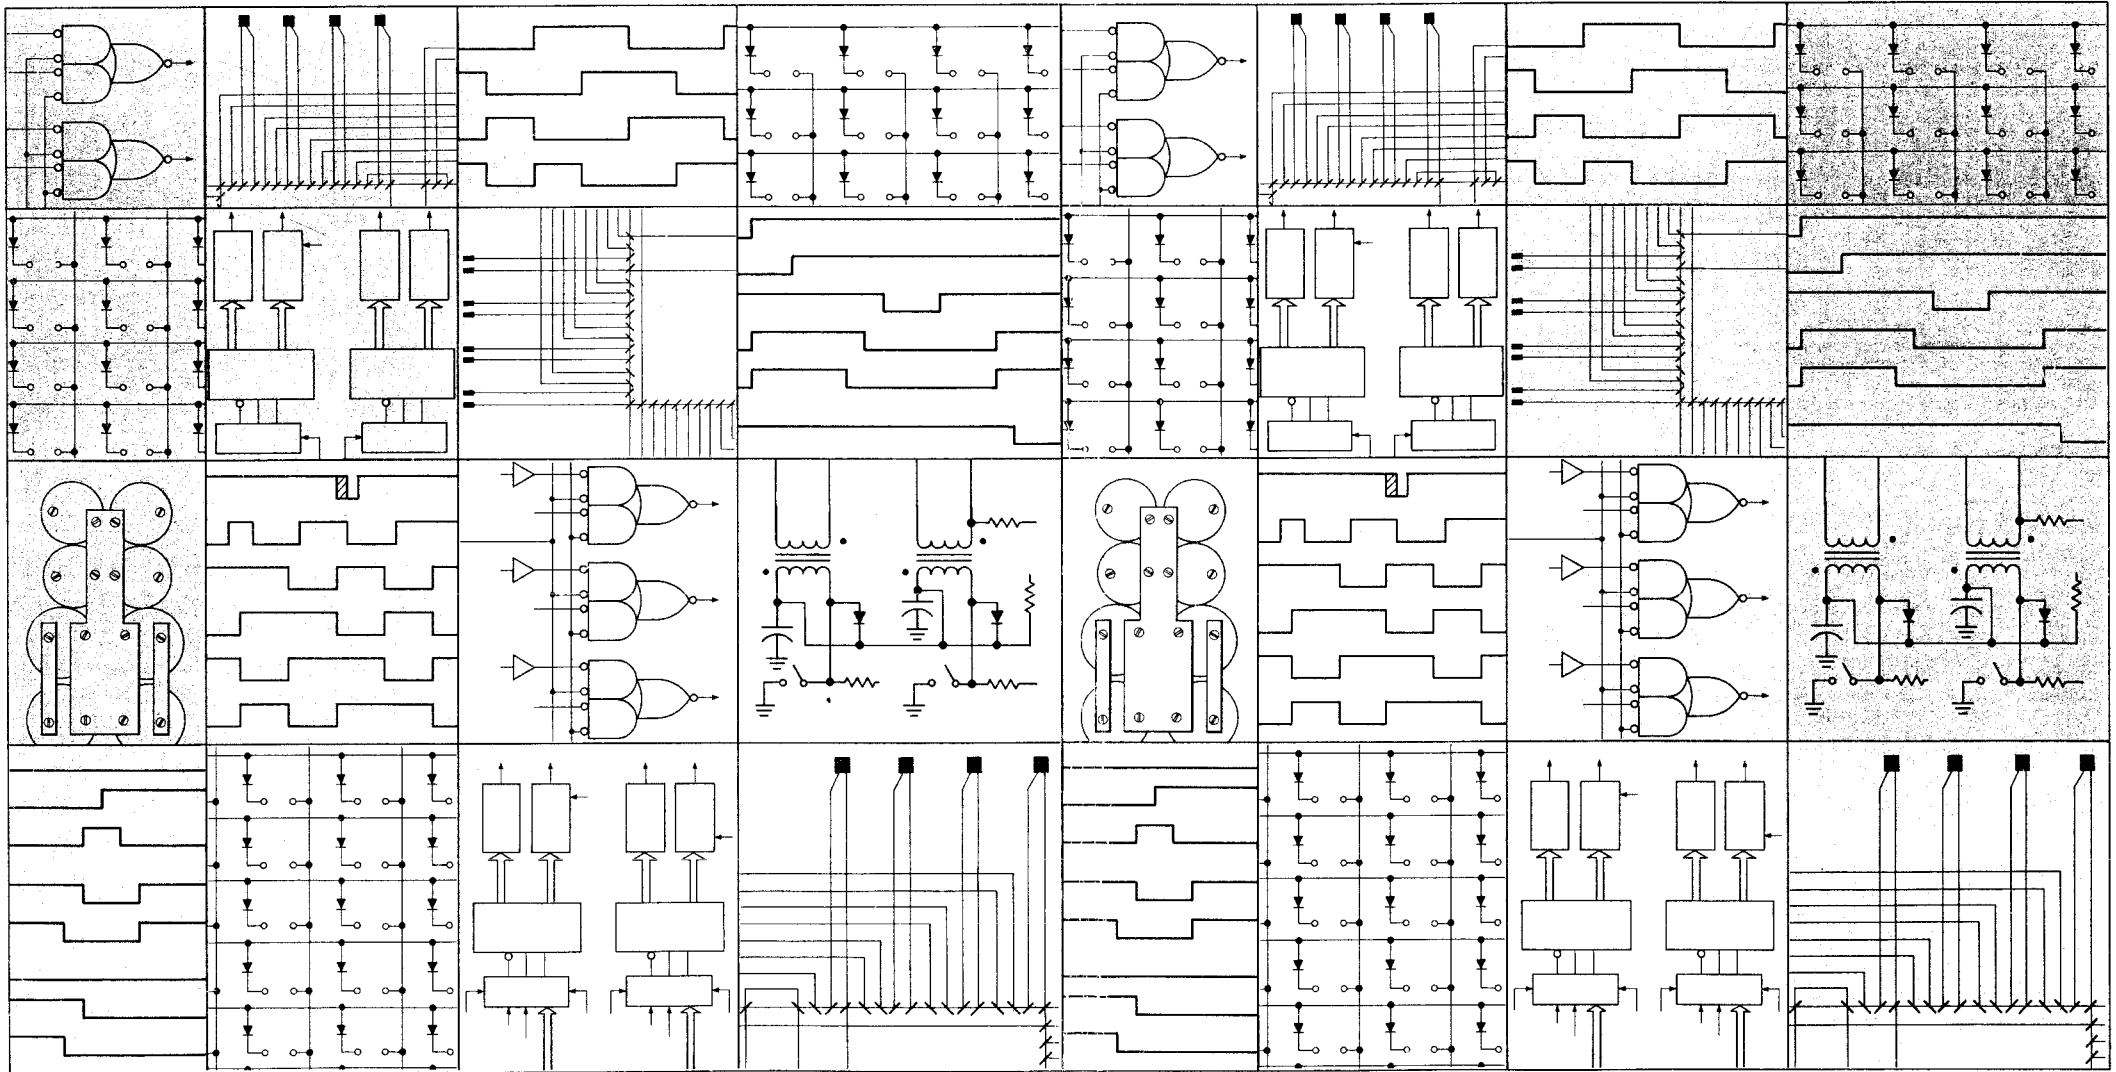

pdp8/e

pdp8f & pdp8m

digital

**RK8-E disk
cartridge control
engineering drawings**