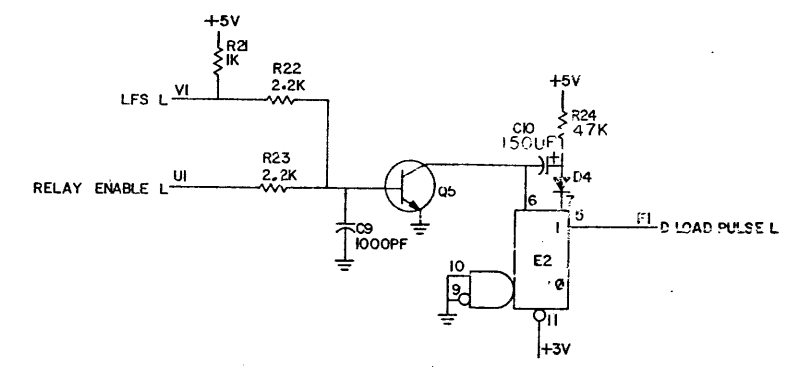

PIN 7 = GND ON E1, E3, E4
PIN 14 = +5V
PIN 8 = GND ON E2, E5
PIN 16 = +5V

QTY	REF DESIGNATION	DESCRIPTION	MANUFACTURER	REV
1		HANDLE, FLIP CHIP - GREEN	90C8117-02	25
2		EYELET #04-7	9006772	25
1	R17	RES. 5.6K 1/4W 5%	1901874	27
A/R		TRIPOINT	121024-0	26
2	22, 5	7-16 DEC 74123	191024	25
1	E1	I.C. DEC 7402	1909004	24
1	E3	I.C. DEC 7410	1905576	23
1	E4	I.C. DEC 7400	1905575	22
4	Q1, 2, 3, 4	TRANSISTOR DEC 6531	1509338	21
1	Q5	TRANSISTOR DEC 3009B	1503100	20
1	R18	RES. 25K POT HELI TRIM 76PR 3/4W 10%	1309143-12	19
4	R7, 7, 9, 12	RES. 8.2K 1/4W 5%	1303179	18
1	R24	RES. 47K 1/4W 5%	1302177	17
1	R20	RES. 22K 1/4W 5%	1301808	16
5	R4, 14, 15, 16, 19	RES. 12K 1/4W 5%	1300488	15
2	R22, 23	RES. 2.2K 1/4W 5%	1300417	14
9	R1, 3, 8, 10, 11, 13, 21, 25, 26	RES. 1K 1/4W 5%	1300295	13
1	R6	RES. 330 1/4W 5%	1300295	12
1	R5	RES. 220 1/4W 5%	1300271	11
4	D1 - D4	DIODE D664	1100114	10
10	C1 - C15	CAP. .01UF 100V 20% DISC	1001610	9
1	C10	CAP. 150UF 6V 20% TAN	1005572	8
3	C6, 7, 8	CAP. 3.9UF 10V 10% TAN	1000064	7
1	C9	CAP. 10UF 10V 5% TAN	1000042	6
1		ETCHED COPPER BOARD	5009548	5
		PCB - DEC HISTORY	9340-0-6	4
		ASSEMBLY - HISTORY	9340-0-5	3
		X-Y COORDINATE HOLD DATA	9340-0-4	2
		CHIP LIST	9340-0-1	1