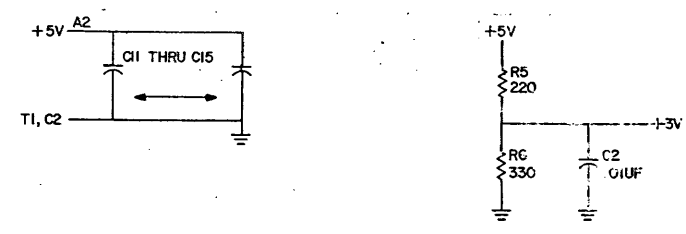

PIN 7 = GND ON E1, E3, E4
PIN 14 = +5V
PIN 8 = GND ON E2, E5
PIN 16 = +5V