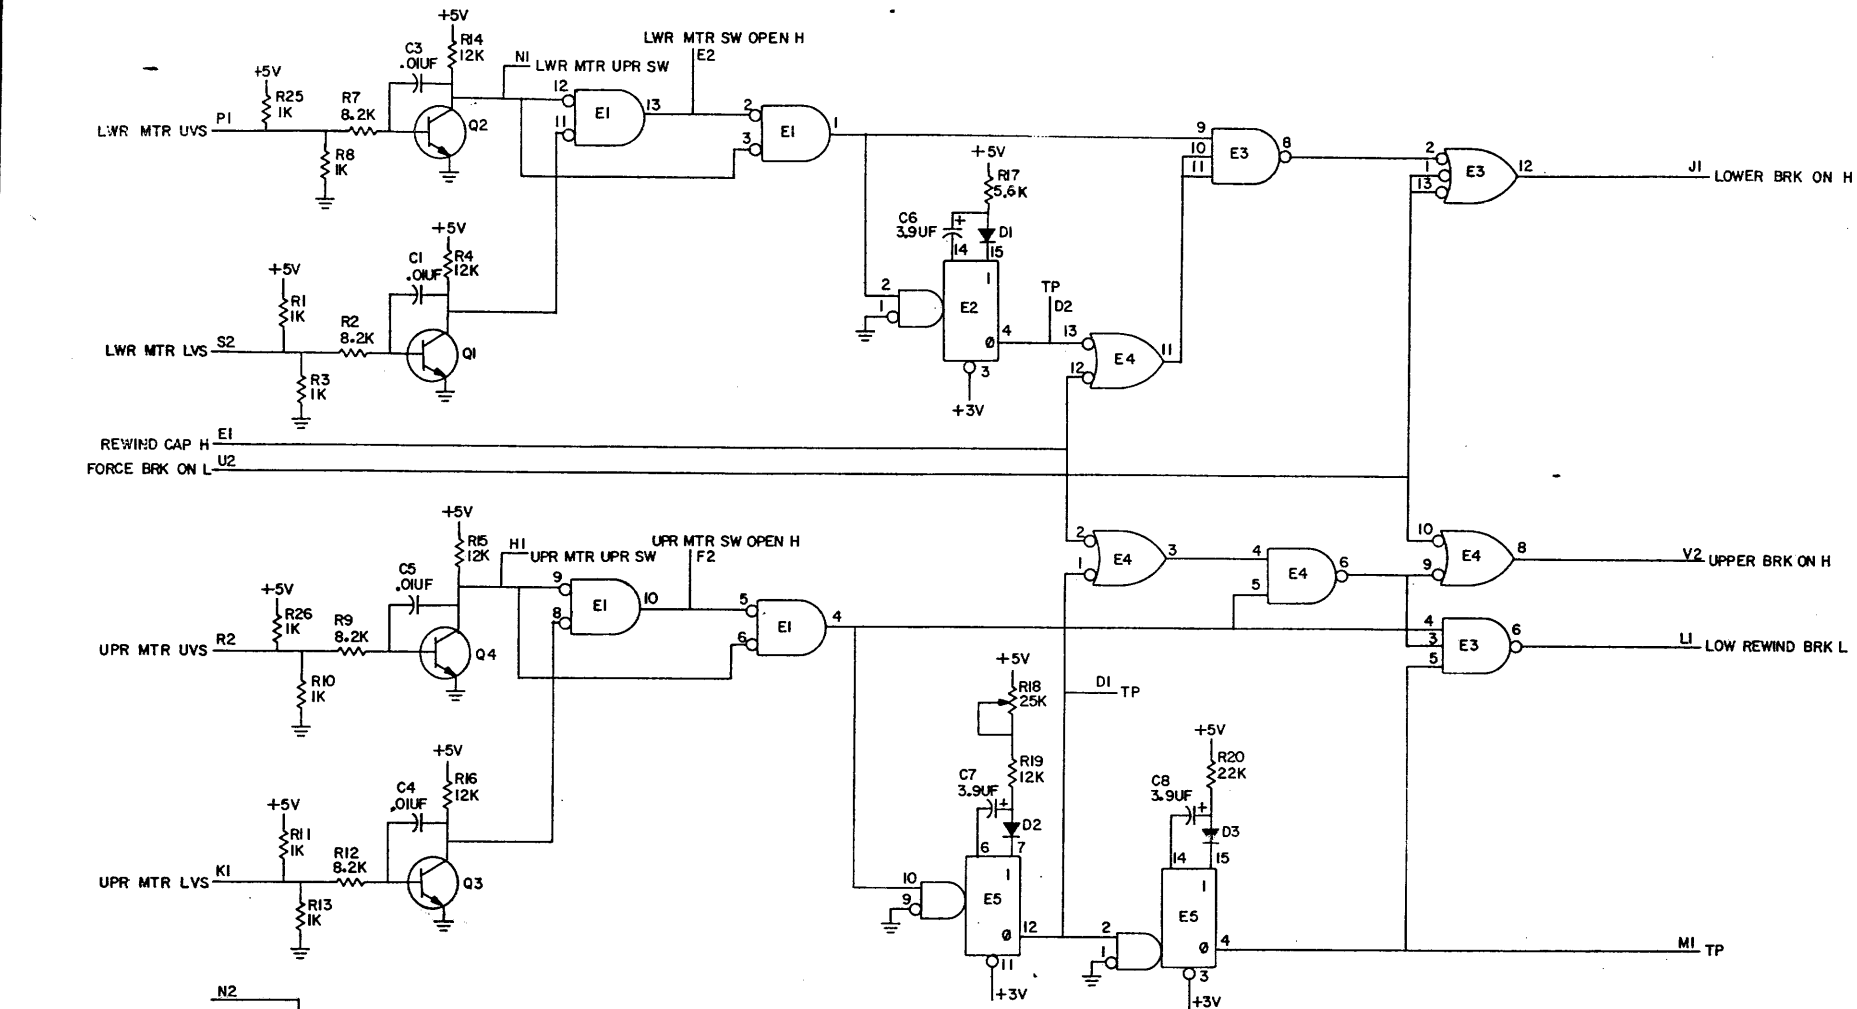

PIN 7 = GND ON E1, E3, E4
PIN 14 = +5V
PIN 8 = GND ON E2, E5
PIN 16 = +5V

QTY	REF DESIGNATION	DESCRIPTION	MANUFACTURER	REV
1		HANDLE, FLIP CHIP - GREEN	90C8117-02	25
2		EYELET #04-7	9006772	25
1	R17	RES. 5.6K 1/4W 5%	1901874	27
A/R		TRIPOINT	121024-0	26
2	22, 5	7-16 DEC 74123	191024	25
1	E1	I.C. DEC 7402	1909004	24
1	E3	I.C. DEC 7410	1905576	23
1	E4	I.C. DEC 7400	1905575	22
4	Q1, 2, 3, 4	TRANSISTOR DEC 6531	1509338	21
1	Q5	TRANSISTOR DEC 3009B	1503100	20
1	R18	RES. 25K POT HELI TRIM 76PR 3/4W 10%	1309143-12	19
4	R7, 7, 9, 12	RES. 8.2K 1/4W 5%	1303179	18
1	R24	RES. 47K 1/4W 5%	1302177	17
1	R20	RES. 22K 1/4W 5%	1301808	16
5	R4, 14, 15, 16, 19	RES. 12K 1/4W 5%	1300488	15
2	R22, 23	RES. 2.2K 1/4W 5%	1300417	14
9	R1, 3, 8, 10, 11, 13, 21, 25, 26	RES. 1K 1/4W 5%	1300295	13
1	R6	RES. 330 1/4W 5%	1300295	12
1	R5	RES. 220 1/4W 5%	1300271	11
4	D1 - D4	DIODE D664	1100114	10
10	C1 - C15	CAP. .01UF 100V 20% DISC	1001610	9
1	C10	CAP. 150UF 6V 20% TAN	1005572	8
3	C6, 7, 8	CAP. 3.9UF 10V 10% TAN	1000064	7
1	C9	CAP. 10UF 10V 5% TAN	1000042	6
1		ETCHED COPPER BOARD	5009548	5
		PCB - DEC HISTORY	9340-0-6	4
		ASSEMBLY - HISTORY	9340-0-5	3
		X-Y COORDINATE HOLD DATA	9340-0-4	2
		CHIP LIST	9340-0-1	1