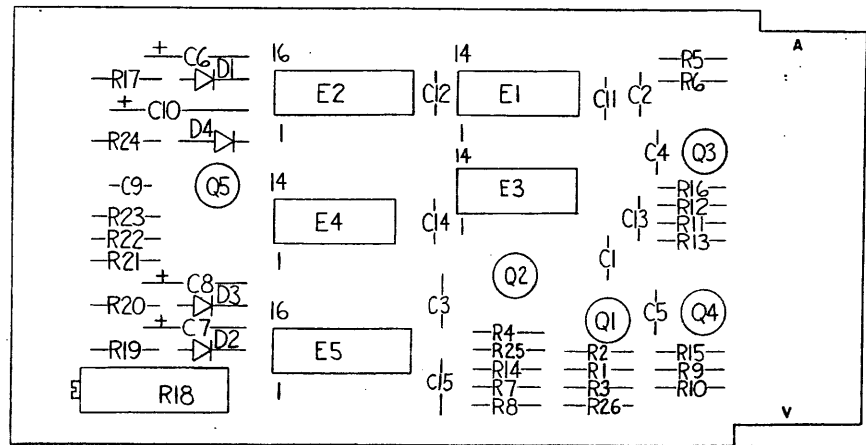

PIN 7 = GND ON E1, E3, E4
PIN 14 = +5V
PIN 8 = GND ON E2, E5
PIN 16 = +5V