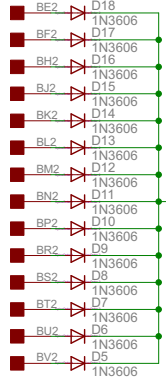

Use W103 etc.

OUTLINE=DOUBLE

Device Selector W123	
TITLE: W123X	
Document Number: C-CS-W123-0-1	REV:
Date: 7/17/2017 5:31:44 PM	Sheet: 1/1