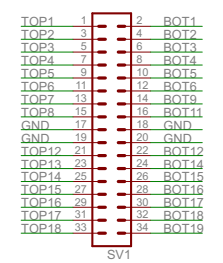

OUTLINE-SINGLE

PDP-8/I Console Connector	
TITLE: M900X	
Document Number: B-CS-M900-0-1	REV: D
Date: 9/20/2016 1:52:23 AM	Sheet: 1/1