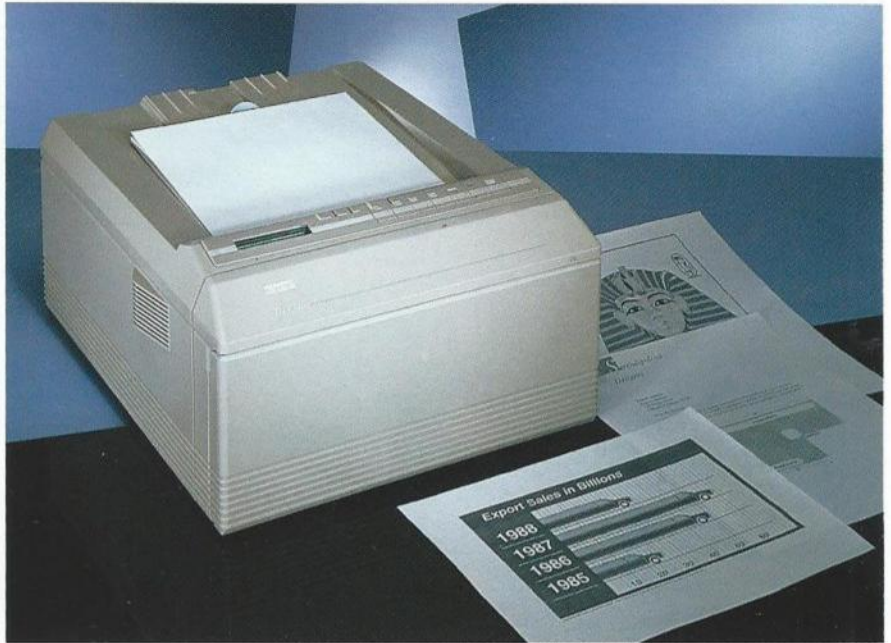

The DEClaser 1000 Series' optional lower paper cassette can handle 250 sheets.

Full Range of Support

Digital has one of the most comprehensive portfolios of services in the industry, designed to support you in planning, designing, implementing, and maintaining your computer system. You can tailor the type and amount of support necessary to meet your business needs. Whatever the service solution, you benefit from a single point of contact.

For More Information

To learn more about DEClaser 1000 and DEClaser 2000 Plus Series laser printers, contact your local Digital sales representative or Authorized Digital Reseller.