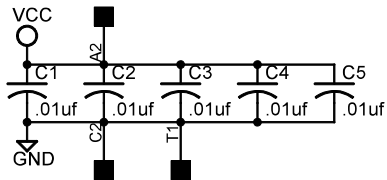

OUTLINE-SINGLE

Gating Module M169

TITLE: M169X

Document Number:
B-CS-M169-0-1

REV:
A

Date: 3/01/2013 08:52:13p

Sheet: 1/1