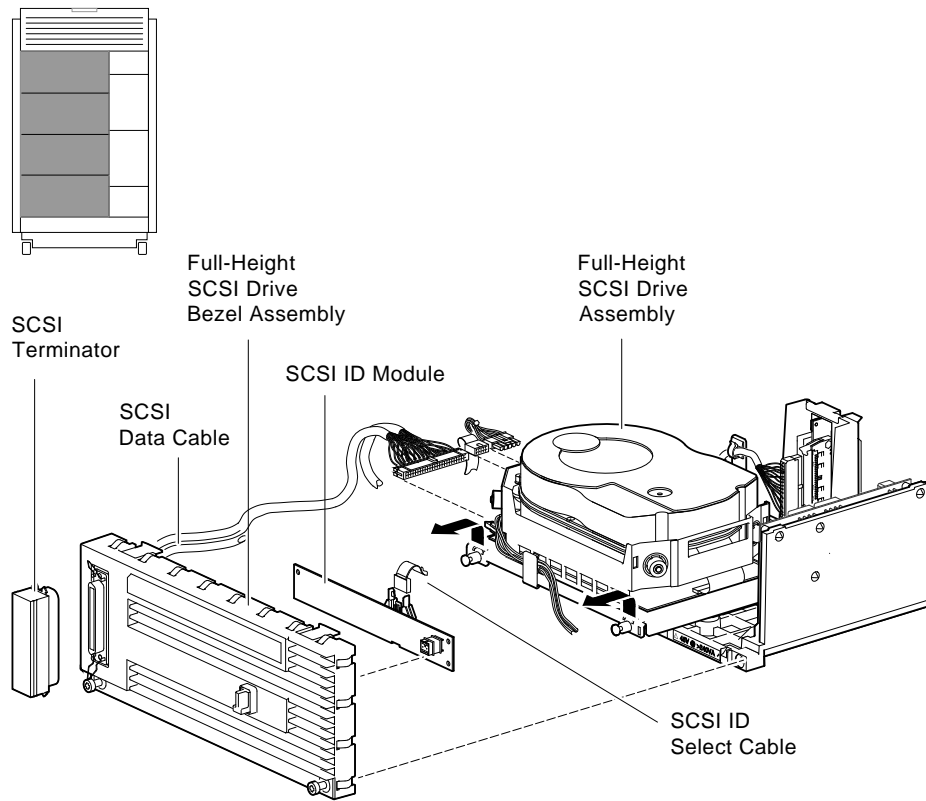

5 1/4-Inch SCSI Disk Drive Installation Instructions

EK-SC5DR-IN. A01

November 1992

This document illustrates how to install all 5 1/4-inch RZ-Series SCSI drives into the DEC 4000 AXP™ Model 600 Series system.

© Digital Equipment Corporation 1992. All rights reserved.

S2126

1 RZ-Series 5 1/4-Inch Fixed Disks

Figure 1 RZ-Series 5 1/4-Inch Storage Assembly

MLO-009815

Note

The RZ73 does not have activity lights.
