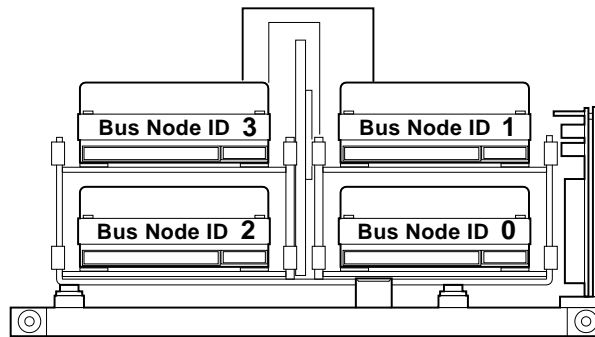

3 1/2-Inch DSSI Disk Drive Installation Instructions

EK-DS3DR-IN. A01

November 1992

This document illustrates how to install all 3 1/2-inch RF-Series DSSI drives into the DEC 4000 AXP™ Model 600 Series system.

© Digital Equipment Corporation 1992. All rights reserved.

S2127

1 RF-Series 3 1/2-Inch Fixed Disks

Figure 1 RF-Series 3 1/2-Inch Storage Assembly

MLO-009822

Figure 2 RF-Series 3 1/2-Inch Drive ID Selection

3 1/2-Inch Fixed-Media Storage Tray

Front Panel

MLO-009819