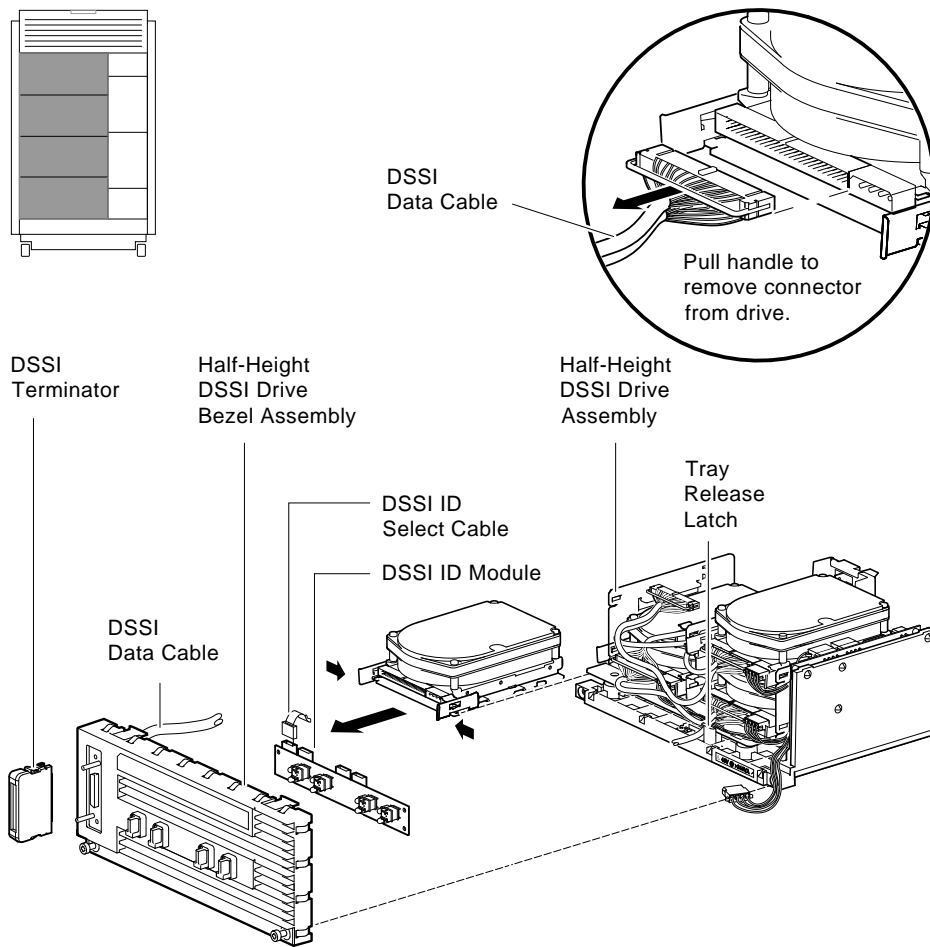

3 1/2-Inch DSSI Disk Drive Installation Instructions

EK-DS3DR-IN. A01

November 1992

This document illustrates how to install all 3 1/2-inch RF-Series DSSI drives into the DEC 4000 AXP™ Model 600 Series system.

© Digital Equipment Corporation 1992. All rights reserved.

S2127

1 RF-Series 3 1/2-Inch Fixed Disks

Figure 1 RF-Series 3 1/2-Inch Storage Assembly

MLO-009822

Figure 2 RF-Series 3 1/2-Inch Drive ID Selection

3 1/2-Inch Fixed-Media Storage Tray

Front Panel

MLO-009819